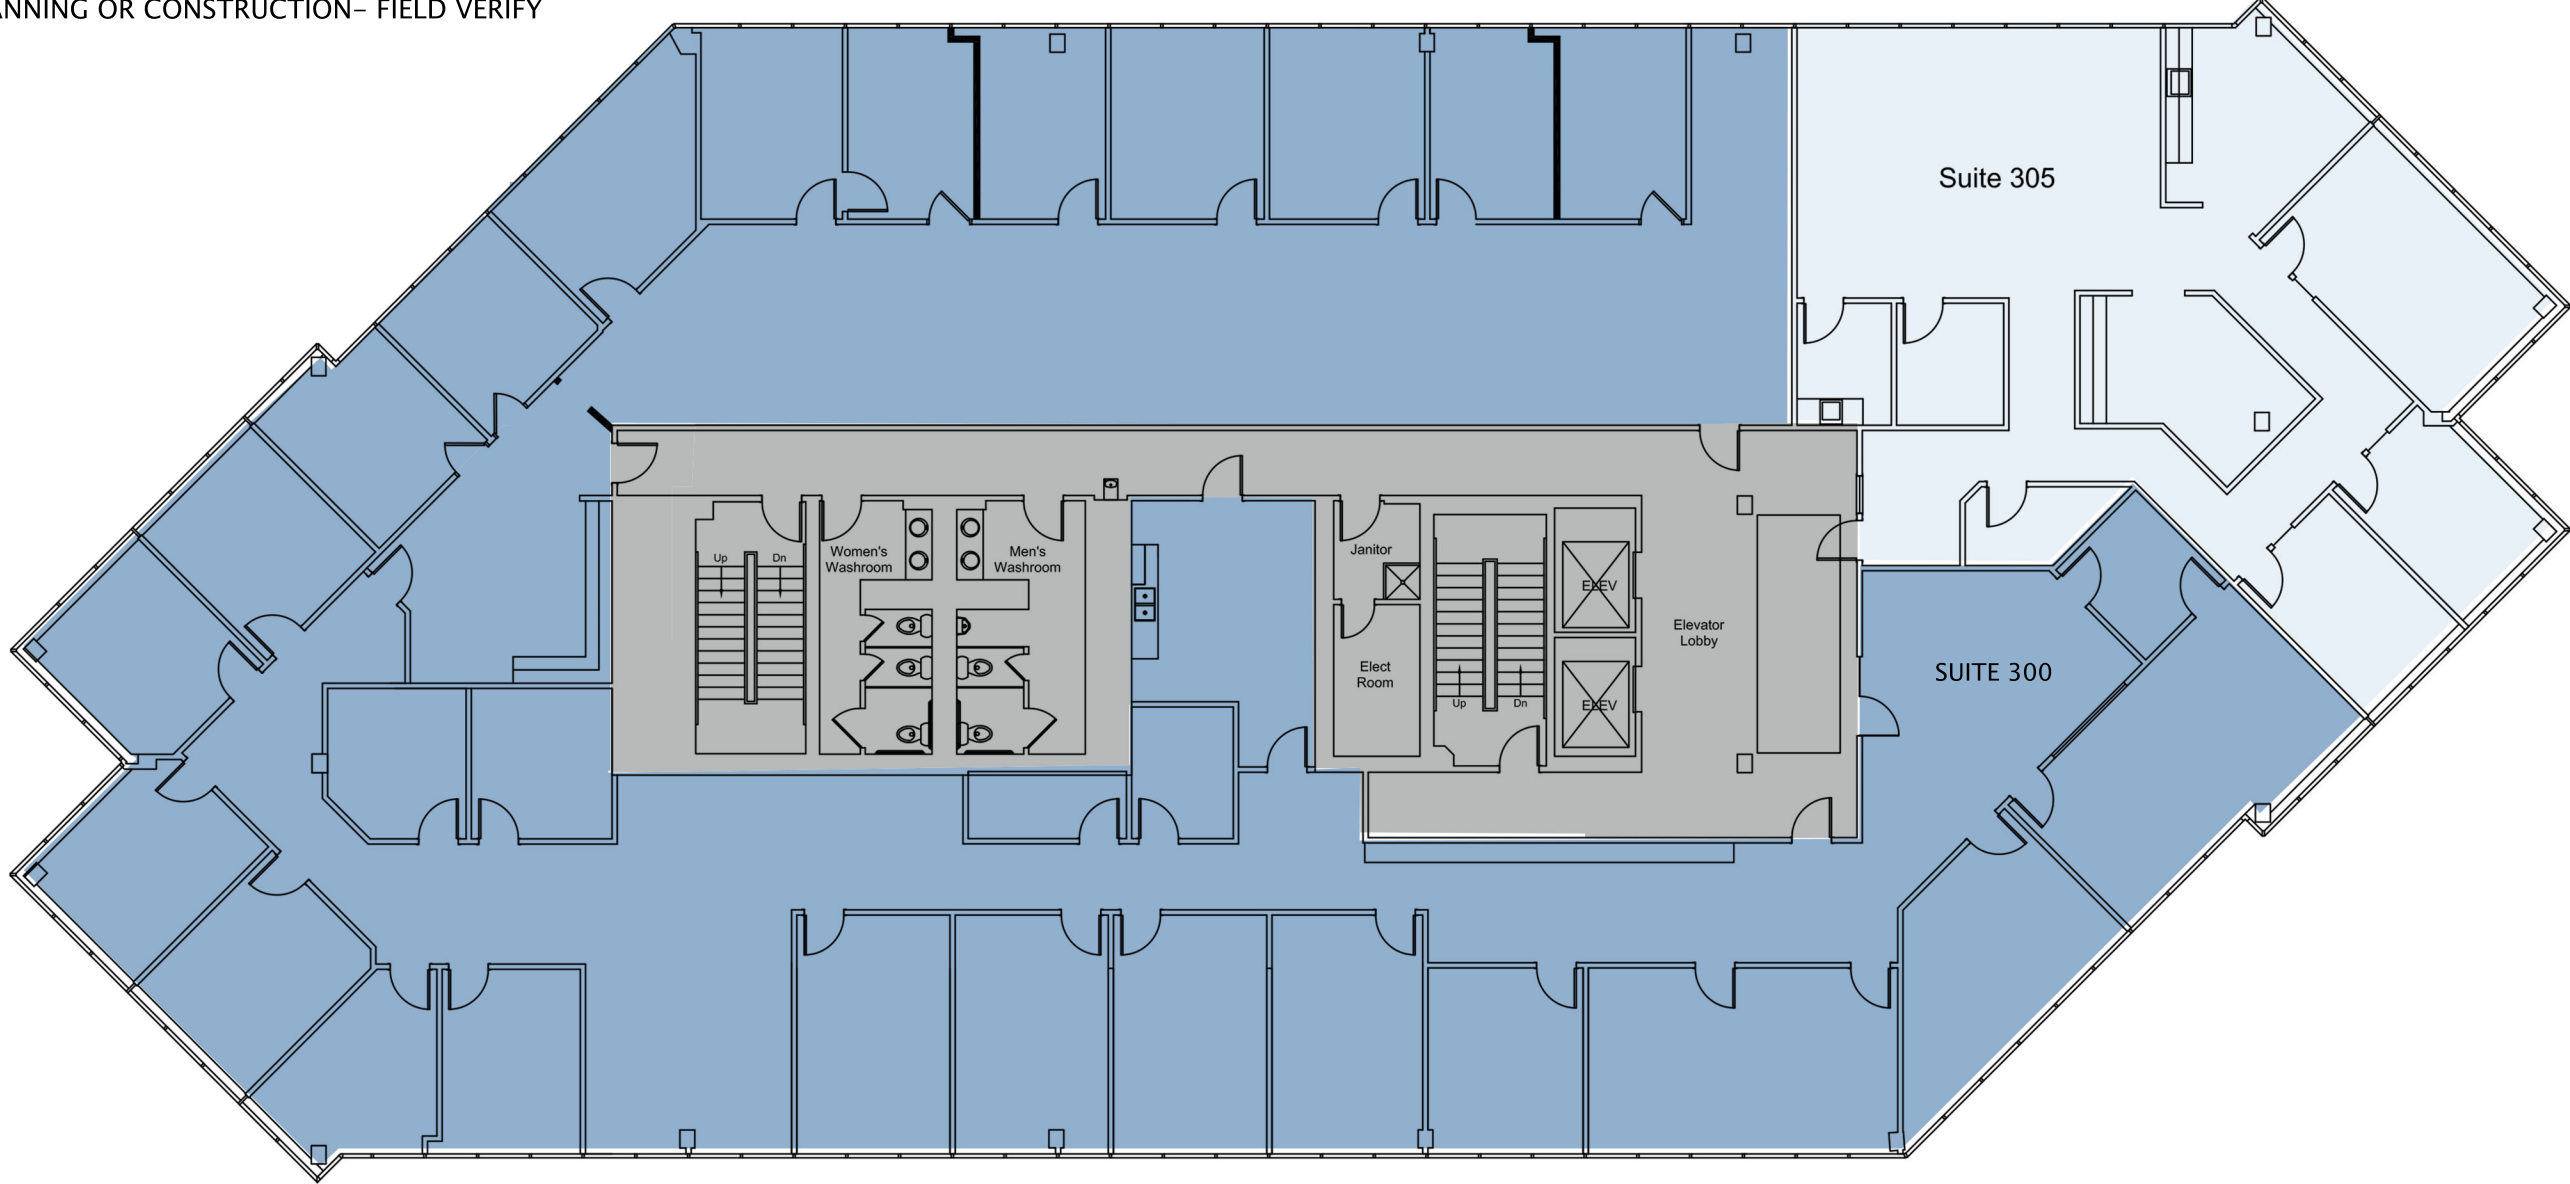

THIRD FLOOR PLAN

OCTOBER 2023- NOT TO SCALE
NOT FOR PLANNING OR CONSTRUCTION- FIELD VERIFY

 SUITE 305: CDM SMITH 2,574 RSF
 SUITE 300: AMERICAN TRUST 11,104 RSF